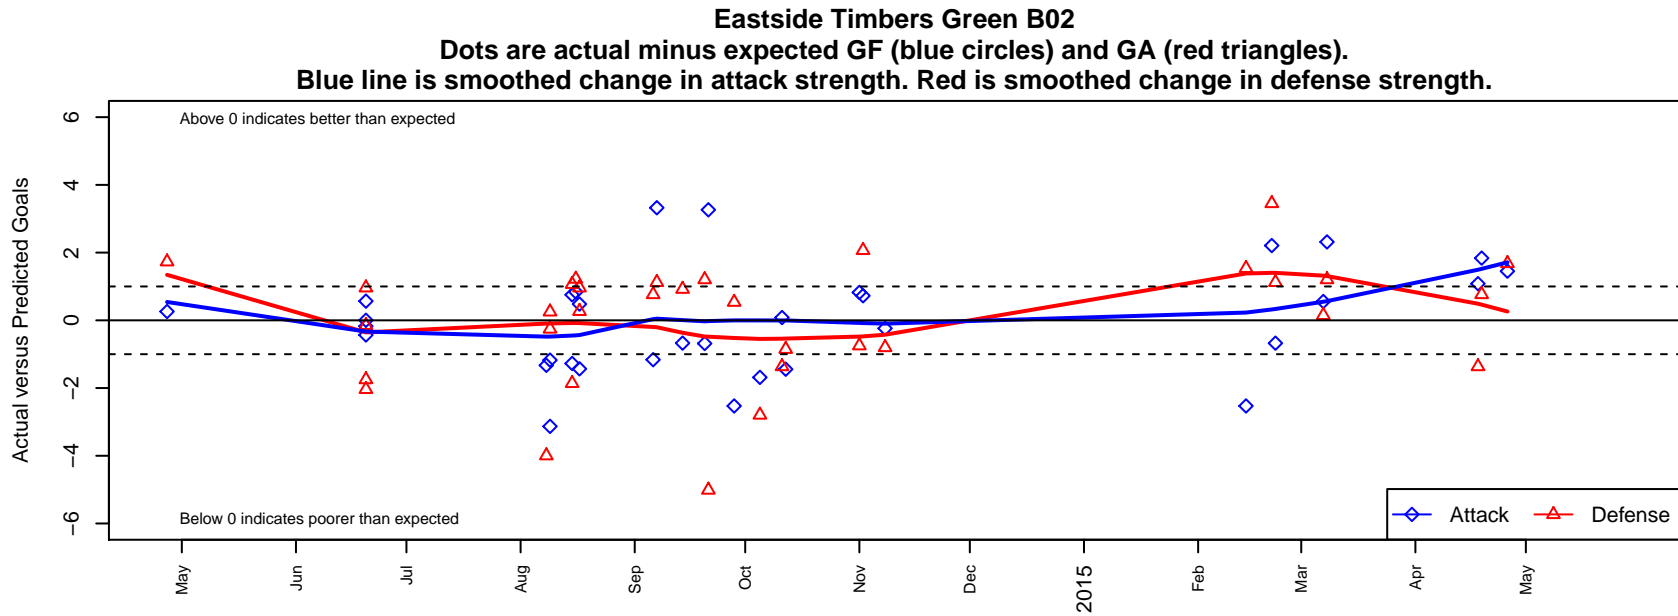

Eastside Timbers Green B02

Eastside United FC
 Gresham, OR
 B02 total strength=415
 attack=0.44 defense=0.16
 fall league = PTT-B B02 Timbers Div 2
 spr league = Spr OYS B02 Div 2 White
 notes= Shakhtar; Solovey 2014

**attack and defense variance (black dot)
relative to other teams
and top 10 in region**

**attack and defense rating
relative to others at age
and all opponents in last 13 months**

Performance relative to 13 month average