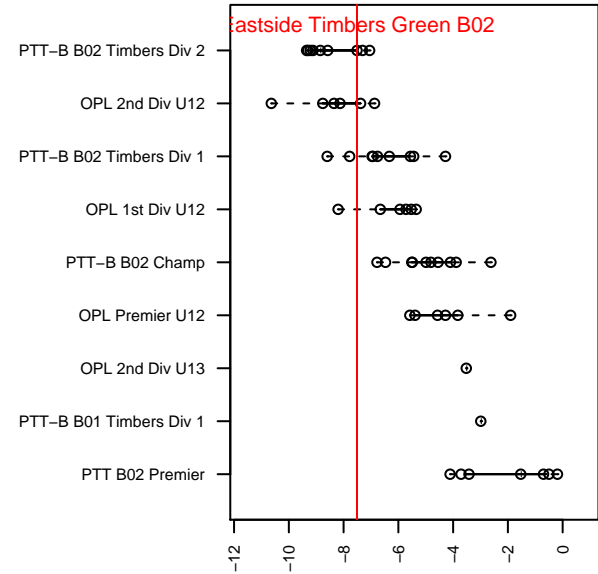

Eastside Timbers Green B02

Eastside United FC
 Gresham, OR
 B02 total strength=415
 attack=0.44 defense=0.16
 fall league = PTT-B B02 Timbers Div 2
 spr league = Spr OYS B02 Div 2 White
 notes= Shakhtar; Solovey 2014

alt names used:
 Eastside Timbers 02B Shakhtar
 Eastside Timbers U12 Shakhtar Donetsk
 ET 00B Shaktar Donetsk
 Eastside Timbers U12B Shakhtar
 Eastside Timbers U12B Shakhtar
 Eastside Timbers U12B Shakhtar

Venues played:
 2013 OYS Presidents Cup B02
 2014 Cascadia Challenge BU12 Silver
 2014 Chinook Cup Silver U12
 2014 Mt Hood Challenge U12
 2014 PTT-B B02 Timbers Div 2
 2014 OYS Presidents Cup B02
 2014 Spr OYS B02 Division 2 White

**attack and defense variance (black dot)
relative to other teams
and top 10 in region**

**attack and defense rating
relative to others at age
and all opponents in last 13 months**

Performance relative to 13 month average